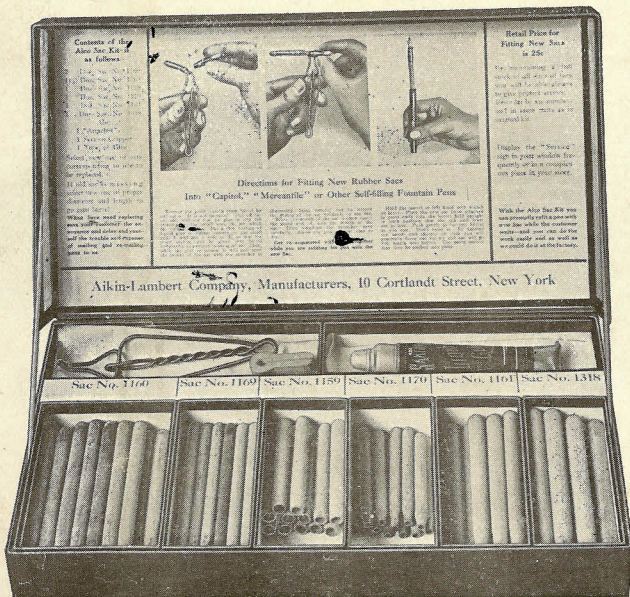

A NEW RUBBER SAC WHILE YOUR CUSTOMER WAITS

SAVE your customer the delay and annoyance, and yourself the trouble and expense of mailing pens for repairs.

We supply Gold Pens, Caps, Barrels, Feeds, etc., in quantities for repairs.

Many dealers find these profitable; it saves time and postage, keeps customers happy and affords larger profits.

Ask us about these assortments.

CONTENTS OF ALCO SAC KIT

2 Doz. Sac No. 1160	1 Doz. Sac No. 1159	1 Doz. Sac No. 1161
1½ Doz. Sac No. 1169	1 Doz. Sac No. 1170	1 Doz. Sac No. 1318

Total 7½ Dozen

Also 1 "Attacher" 1 Section Gripper 1 Tube of Glue

Re-order by Sac Numbers and in same units as in original kit.

By maintaining a full stock of all sizes of Sacs you will always be able to give prompt service.

PRICE TO DEALER FOR "ALCO SAC KIT"

Complete as illustrated.....	$ 8.50
Dealer's Selling Price.....	22.50
Dealer's Profit.....	14.00

(The retail charge for refitting is 25 cents.)

THESE LITTLE ATTENTIONS PLEASE CUSTOMERS AWAY OUT OF PROPORTION TO THE COST